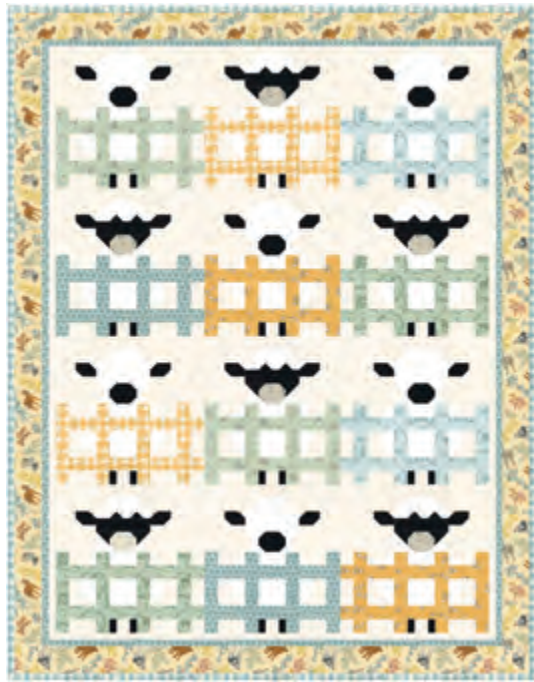

A

B

KIT
56100

Patterns by Coach House Designs

A) CHD 2339 Baaa | 38" x 49"

B) CHD 2340 Farm Life | 60" x 65"

KIT56100

C) CHD 2342 On The Farm | 40" x 52"

D) CHD 2343 Petting Zoo | 39" x 50"

C

D