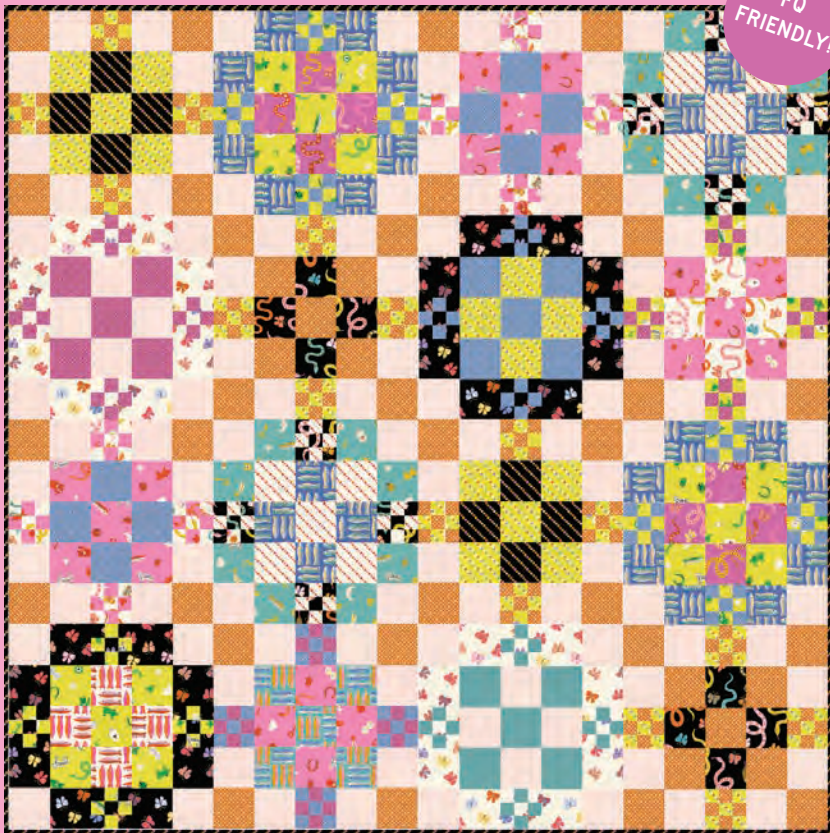

HCD 013 Holly Clarke Design | Avant Garden

53" x 61"

CQ 004 Crinkly Quilts | Hexi Stars

56" x 64"

FQ FRIENDLY!

AMA 106 Alexia Marcelle Abegg | Roulette Quilt

60" x 60"

TRQ 105 Retro Quilter | Poppin Posies