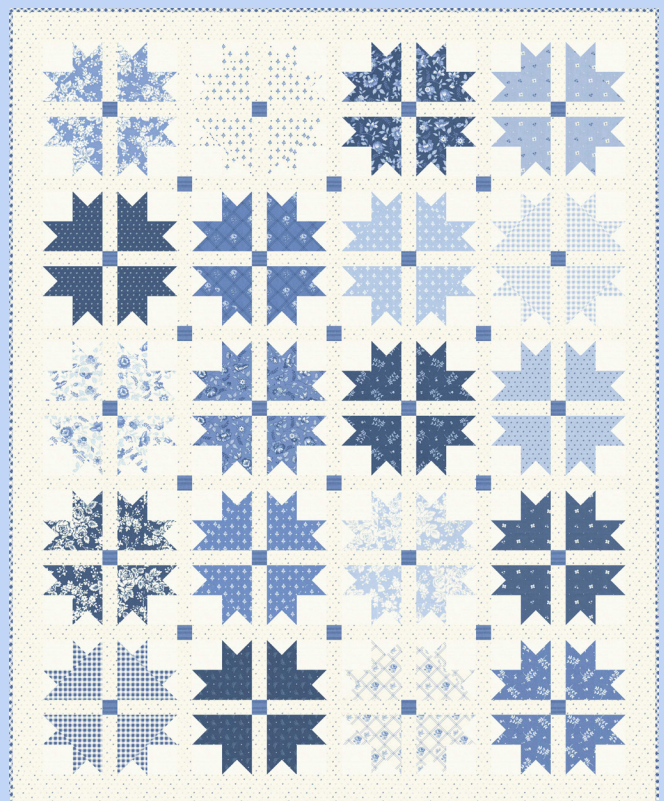

# Blueberry Delight

by Bunny Hill Designs

I love blue and white quilts, and I love blueberries, so the combination was a fun one for a fabric line! I've combined florals, checks, stripes, and tiny prints to bring you a fabric line I'm calling Blueberry Delight. The colors are fresh, and I've added a touch of cream to the whites for a soothing look. They remind me of a bowl of blueberries and cream. I've designed four new patterns for this fabric line that I hope your customers will love. From blue lambs, birds, and baskets to a pieced quilt inspired by a vintage block, there's something for everyone.

- Anne

**OCTOBER DELIVERY**

*moda*  
FABRICS + SUPPLIES®

BHD 2193 Blueberry Delight  
BOM 10 Months 63" x 71"

**KIT  
3030**

BHD 2196 Shortcake & Baby 6" x 3" x 5"

BHD 2194 Twenty Blue Baskets 52"x 62" LC Friendly