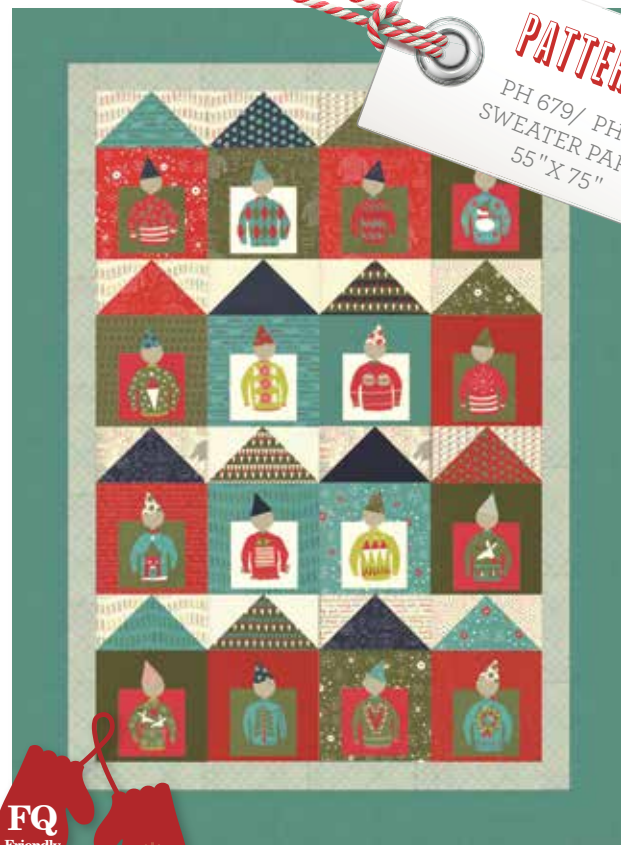

17926 21 *

17925 11

17921 21 *

17928 21

17929 11

17926 11

17924 11 *

PATTERN
PH 679/ PH 679G
SWEATER PARTY
55" X 75"

Holiday 2017

MAY DELIVERY

17920 15

PANEL MEASURES 24" X 44"
EACH SQUARE MEASURES APPROX. 4" X 4"

17926 15 *

17928 25

17925 15 *

eat, drink & be **UGLY**